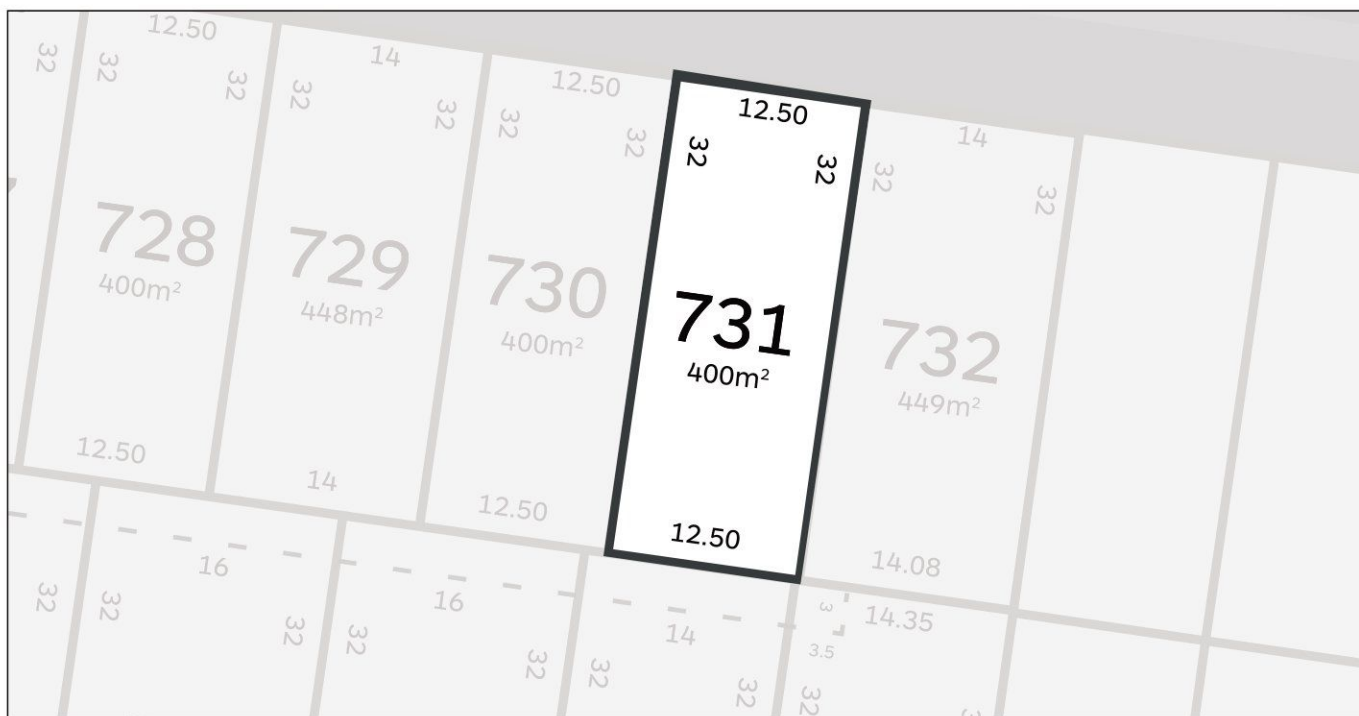

Stage 7, Release One

731

Area:	400m ²
Frontage:	12.50m
Depth:	32m

Visit our website for more information.
ALIRABERWICK.COM.AU

ALIRA

AT BERWICK

Inspiring Places™ delivered by **Moremac**.