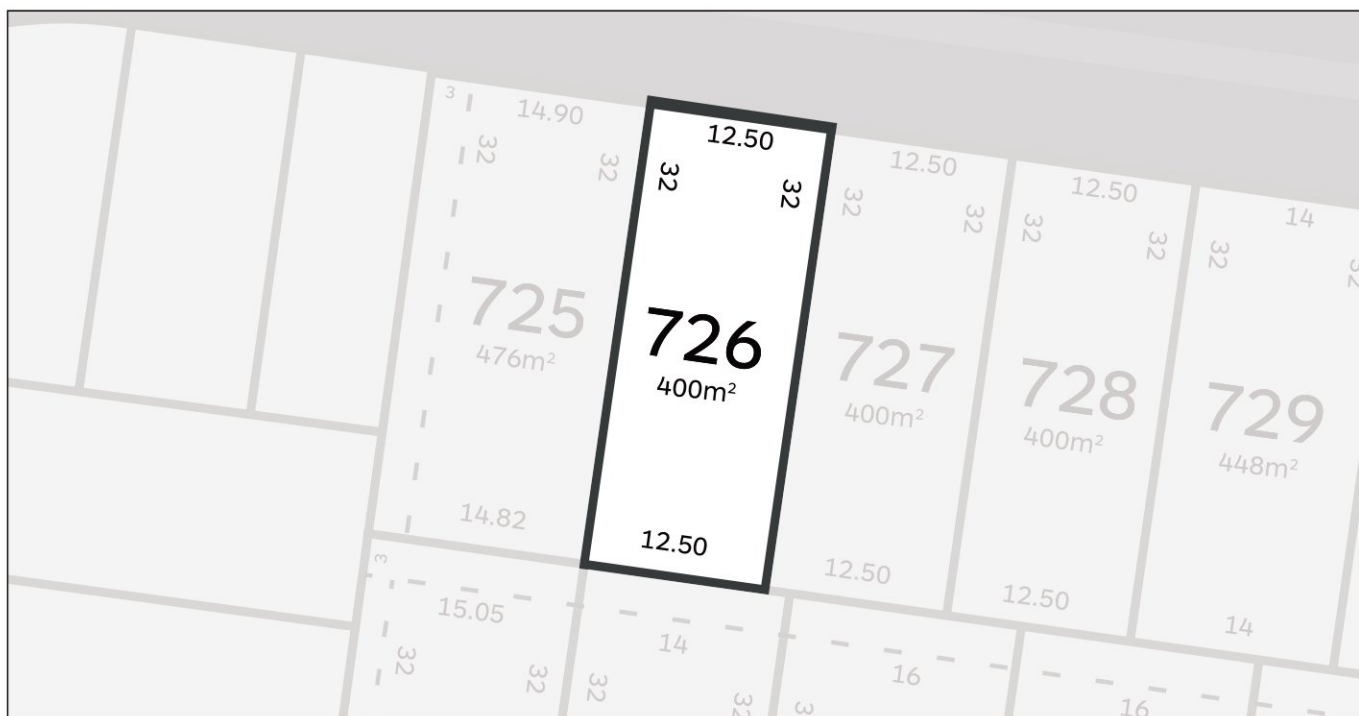

Stage 7, Release One

726

Area:	400m ²
Frontage:	12.50m
Depth:	32m

Visit our website for more information.
ALIRABERWICK.COM.AU

ALIRA

AT BERWICK

Inspiring Places™ delivered by **Moremac**.