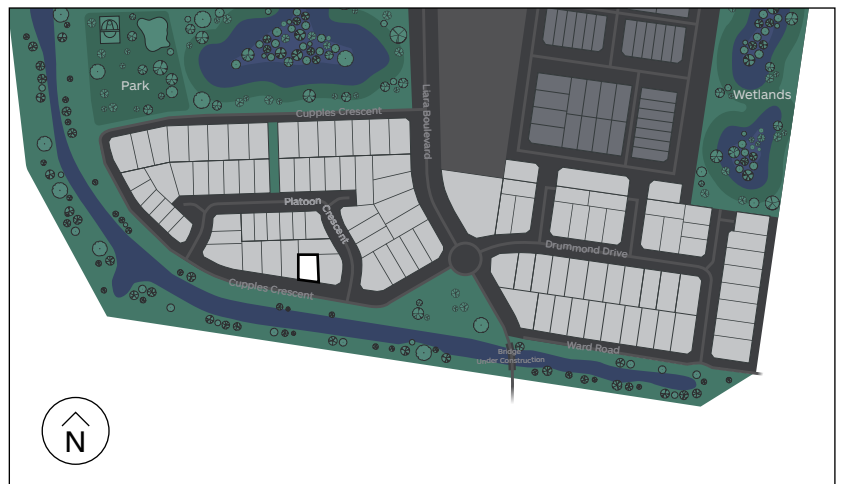

Stage 3A

3058

Area: 349m²
Frontage: 16.29m
Depth: 20.27m

Visit our website for more information.
ALIRABERWICK.COM.AU

ALIRA

AT BERWICK

Inspiring Places™ delivered by Moremac.