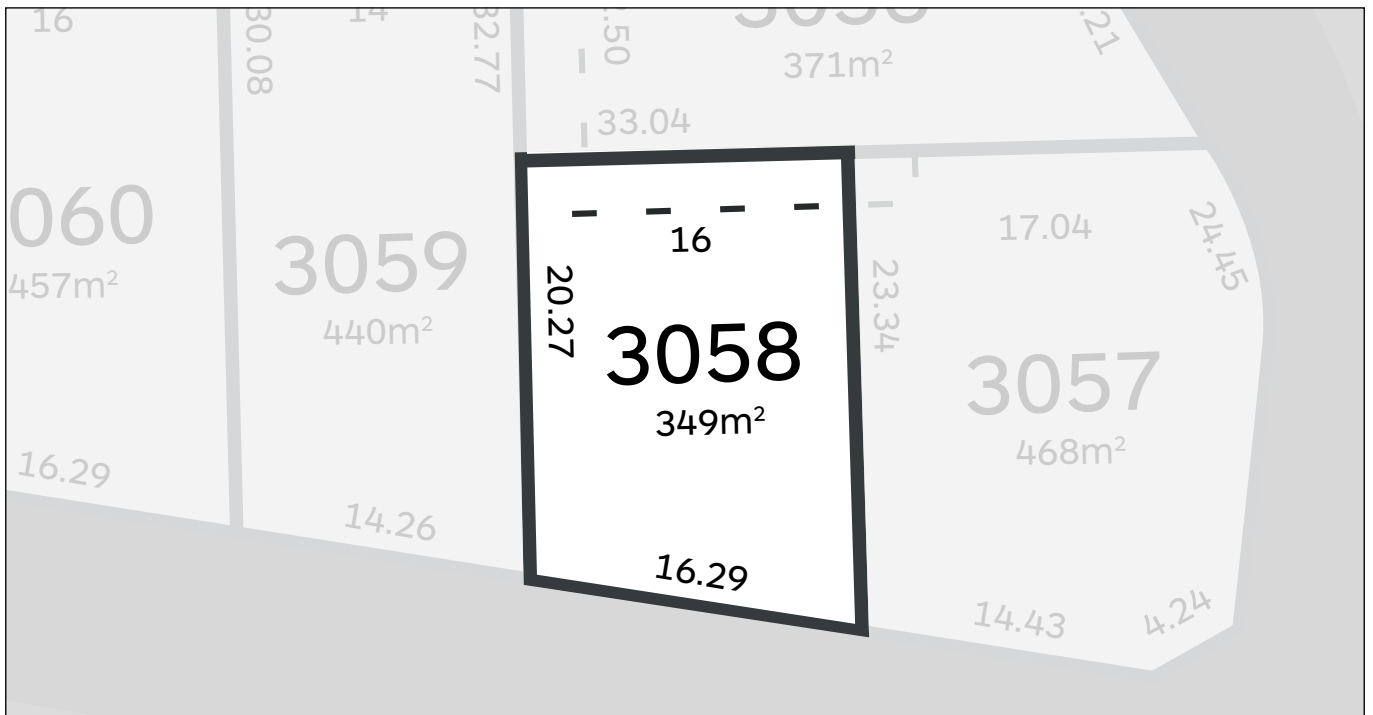

Stage 3A

3058

Area: 349m²
Frontage: 16.29m
Depth: 20.27m

Visit our website for more information.
ALIRABERWICK.COM.AU

ALIRA

AT BERWICK

Inspiring Places™ delivered by Moremac.